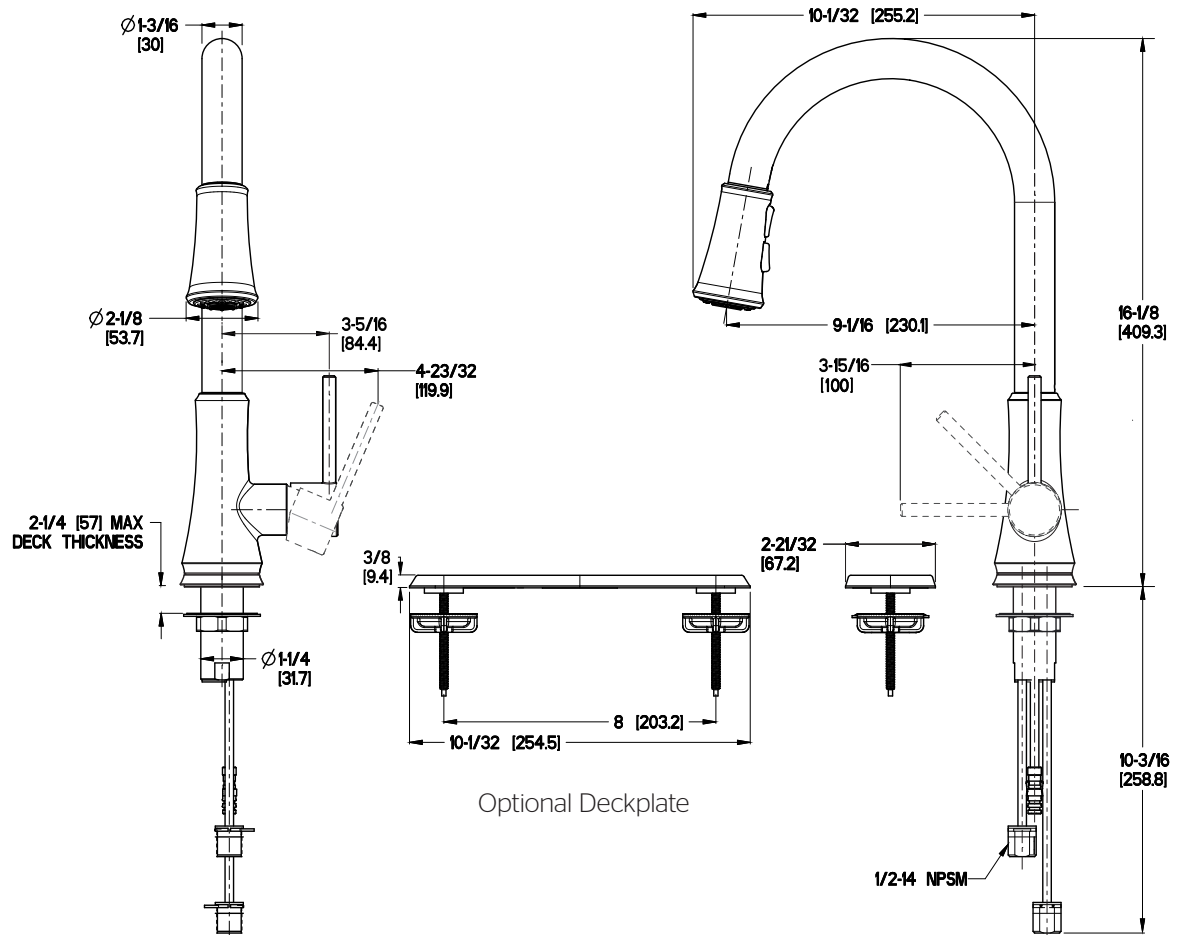

Pfirst Series™ Pull Down Kitchen Faucet

- G529-PF1C Finish(C)
- G529-PF1S Finish(S)
- G529-PF1Y Finish(Y)

Specifications

Features

- 1.8 GPM Flow Rate
- 1 or 3-Hole Installation; Deck Plate or Single Hole Mounting Option
- 3 Function Pull-Down Sprayer
- Forward Handle Operation
- Pforever Warranty®

Code Compliance

Pfister products are designed and manufactured in compliance with the following standards and codes:

- IAPMO Certified
- CSA B125 Certified
- ASME A112.18.1
- NSF 61/9 Annex G (Low lead)
- Cal Green Compliant
- CEC Compliant
- ADA Compliant-ANSI A117.1 (Lever handles only)

Dimensions

Ø1-3/8 Min to Ø1-1/2 Max. Deck Hole Openings