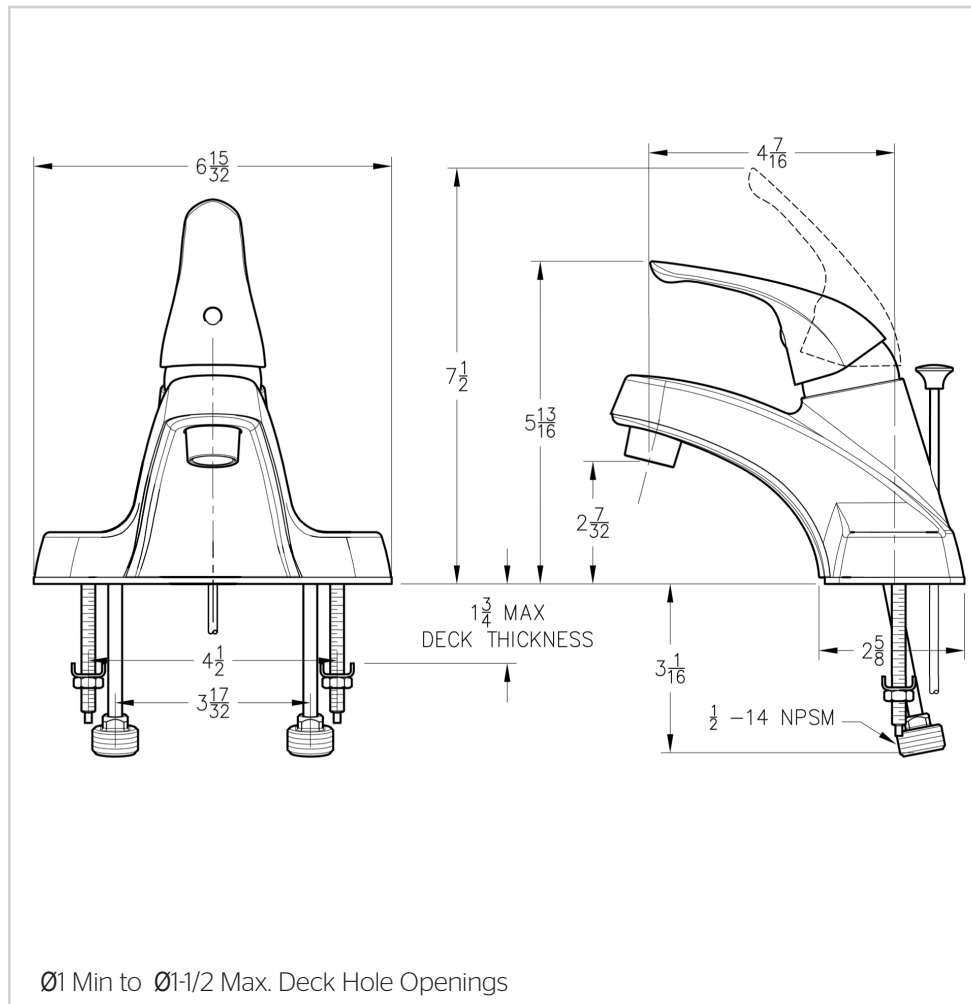

### Specifications

- Single Handle
- 3-Hole Installation
- Stainless Steel Ball Valve

### Features

- 1.2 GPM Flow Rate
- Metal Lever Handles
- Includes Metal Supply Nuts
- Metal Pop-Up (800\* Only)
- 50/50 Pop-Up (7000 Only)
- Stainless Steel Ball Valve
- Pforever Warranty®

### Dimensions