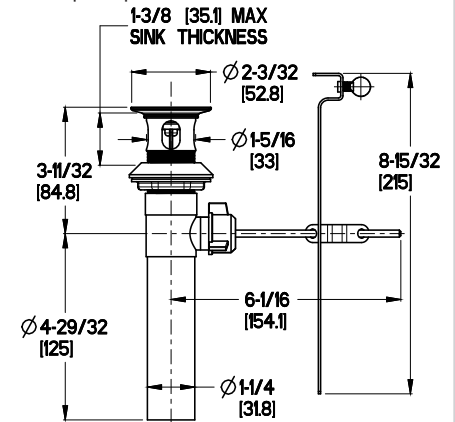

Metal Pop-Up