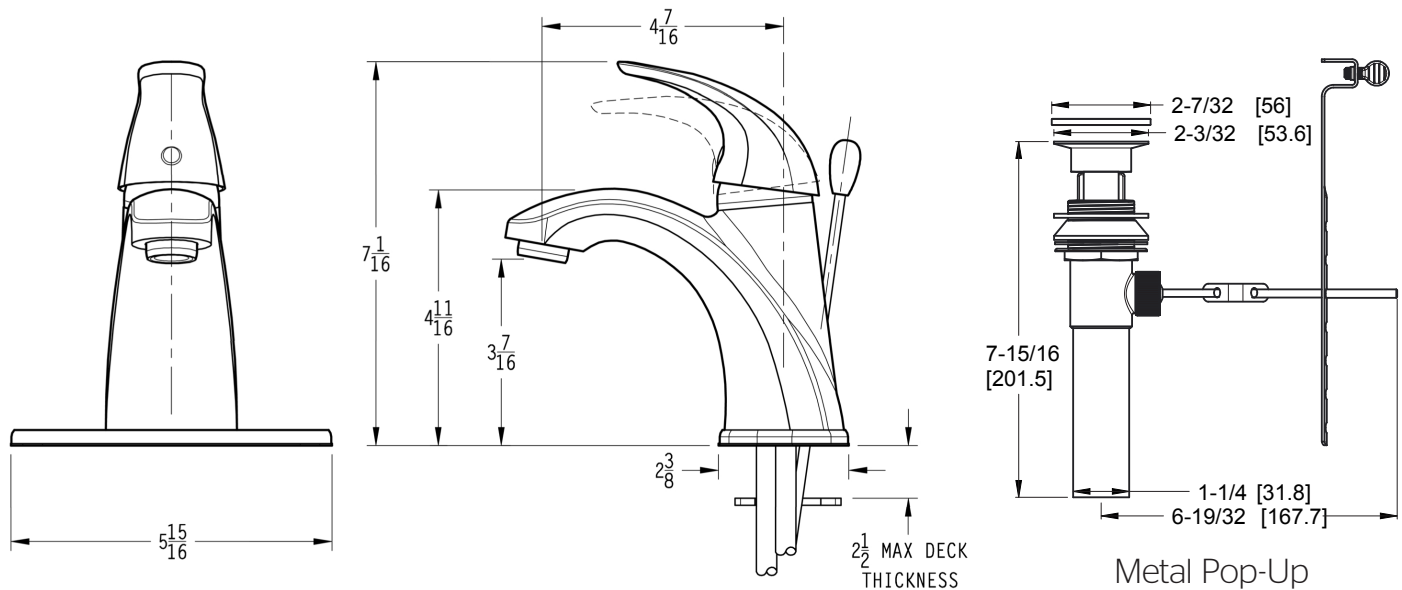

Parisa™ 4" Centerset Lavatory Faucet

- LG42-AMCC Finish(C)
- LG42-AMCK Finish(K)
- LG42-ANCC Finish(C)

- High-Arc Decorative Spout
- Pforever Seal

Specifications

Features

- 1.2 GPM Flow Rate
- 16" Copper Supply Lines, Less Fittings
- All Metal Construction
- Includes Cap for Pop-Up Hole (*AN Only)
- Less Pop-Up (*AN Only)
- Metal Pop-Up (*AM Only)
- High-Arc Decorative Spout
- Pforever Seal Ceramic Disc Valve
- Pforever Warranty®

Code Compliance

Pfister products are designed and manufactured in compliance with the following standards and codes:

- IAPMO Certified
- CSA B125 Certified
- ASME A112.18.1
- NSF 61/9 Annex G (Low lead)
- Cal Green Compliant
- CEC Compliant
- EPA WaterSense Certification 1.2 gpm, 4.5 L/Min
- ADA Compliant-ANSI A117.1 (Lever handles only)

Dimensions

Ø1 Min to Ø1-1/2 Max. Deck Hole Openings